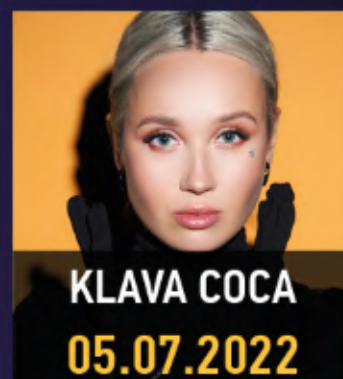

CONCERTS

2022

ALVA DONNA
EXCLUSIVE HOTEL BELEK