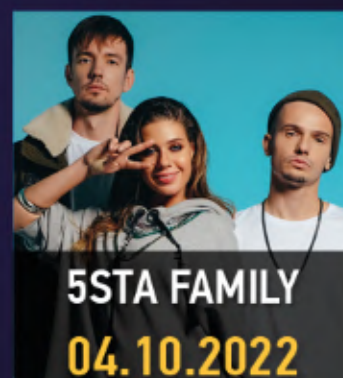

CONCERTS

2022

ALVA DONNA
EXCLUSIVE HOTEL BELEK