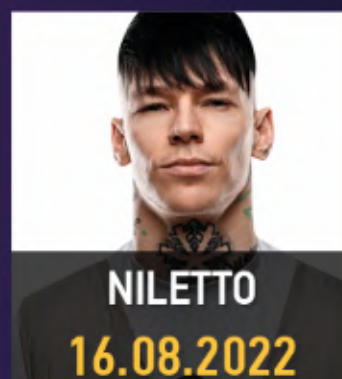

CONCERTS

2022

ALVA DONNA
EXCLUSIVE HOTEL BELEK