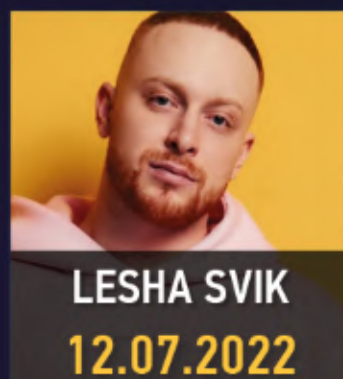

CONCERTS

2022

ALVA DONNA
EXCLUSIVE HOTEL BELEK