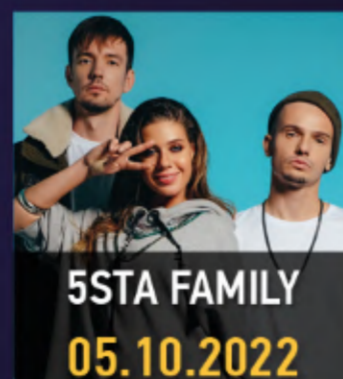

CONCERTS

2022

ALVA DONNA
WORLD PALACE KEMER