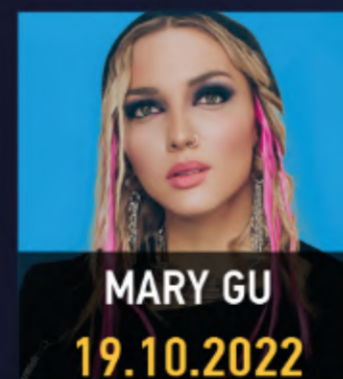

CONCERTS

2022

ALVA DONNA
WORLD PALACE KEMER