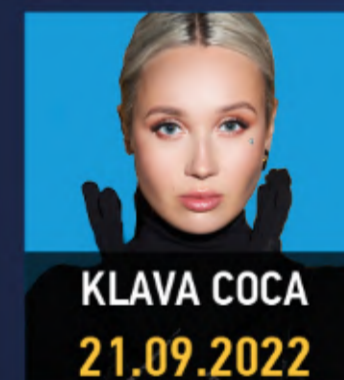

CONCERTS

2022

ALVA DONNA
WORLD PALACE KEMER