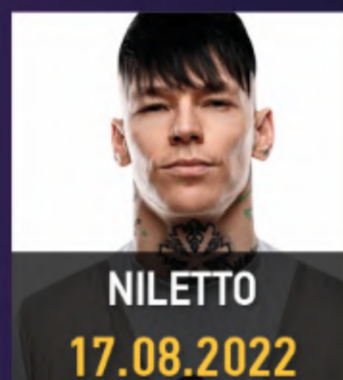

CONCERTS

2022

ALVA DONNA
WORLD PALACE KEMER