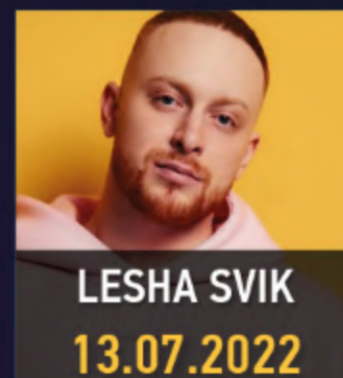

CONCERTS

2022

ALVA DONNA
WORLD PALACE KEMER