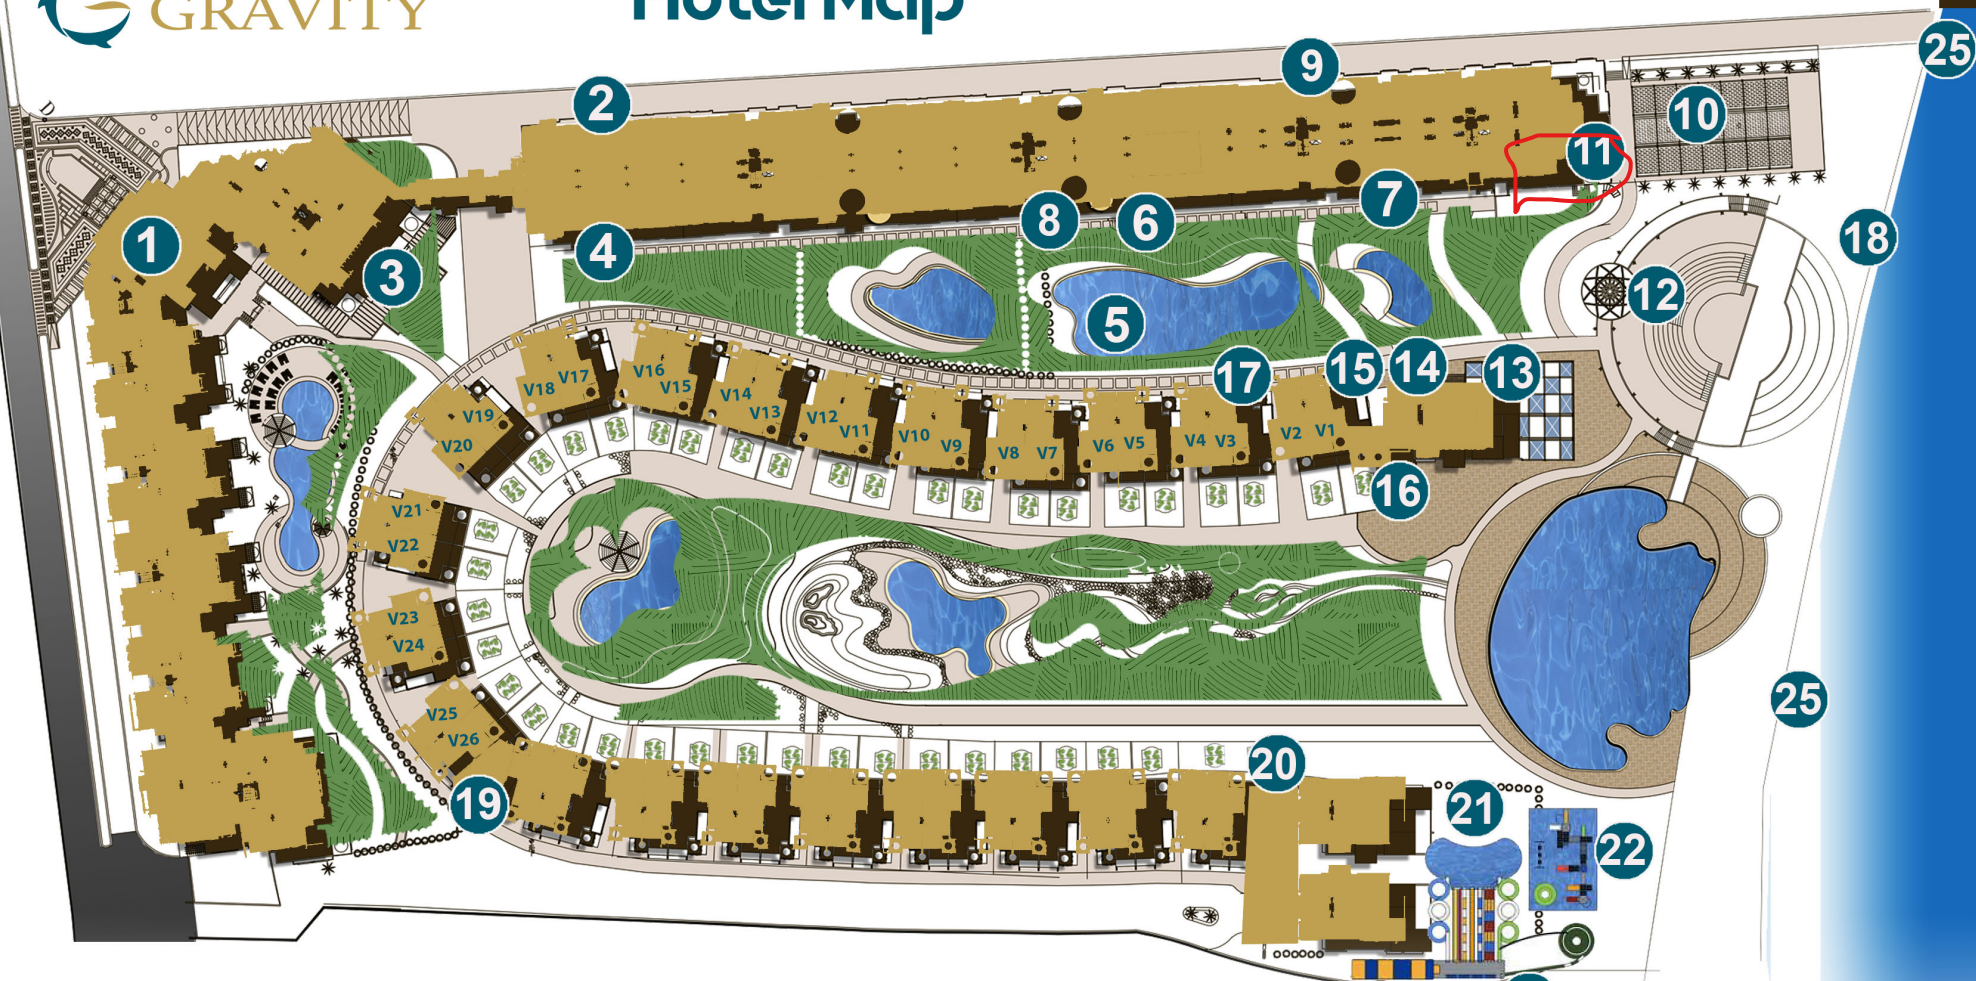

# Hotel Map

**1** - Reception Hall  
- La Wien Lobby Bar  
- Carina Pub

**2** - Duty Free Shop \$

**3** - La Piazza Restaurant

**4** - Gym & Spa

**5** - Heated Swimming Pool

**6** - Rooms 1109 - 1648

**7** - Rooms 1101 - 1608

**8** - Clinic

**9** - Splash Shopping Center

**10** - View Main Restaurant

**11** - Ginga Restaurant

**12** - Amphitheatre

**13** - Al Kedive Restaurant

**14** - Akina Restaurant

**15** - Fun Bubbles Kids Club

**16** - Food Court (snacks) & Bar

**17** - Rooms V1 To V 26

**18** - Diving Center

**19** - Meeting Room

**20** - Gravity Conference Palace

**21** - Adulte Aqua Park

**22** - Kids Aqua Park

**23** - Food Court (snacks) & Bar

**24** - for Al Basha Oriental tent

**25** - Beach

**26** - Snorkling Area