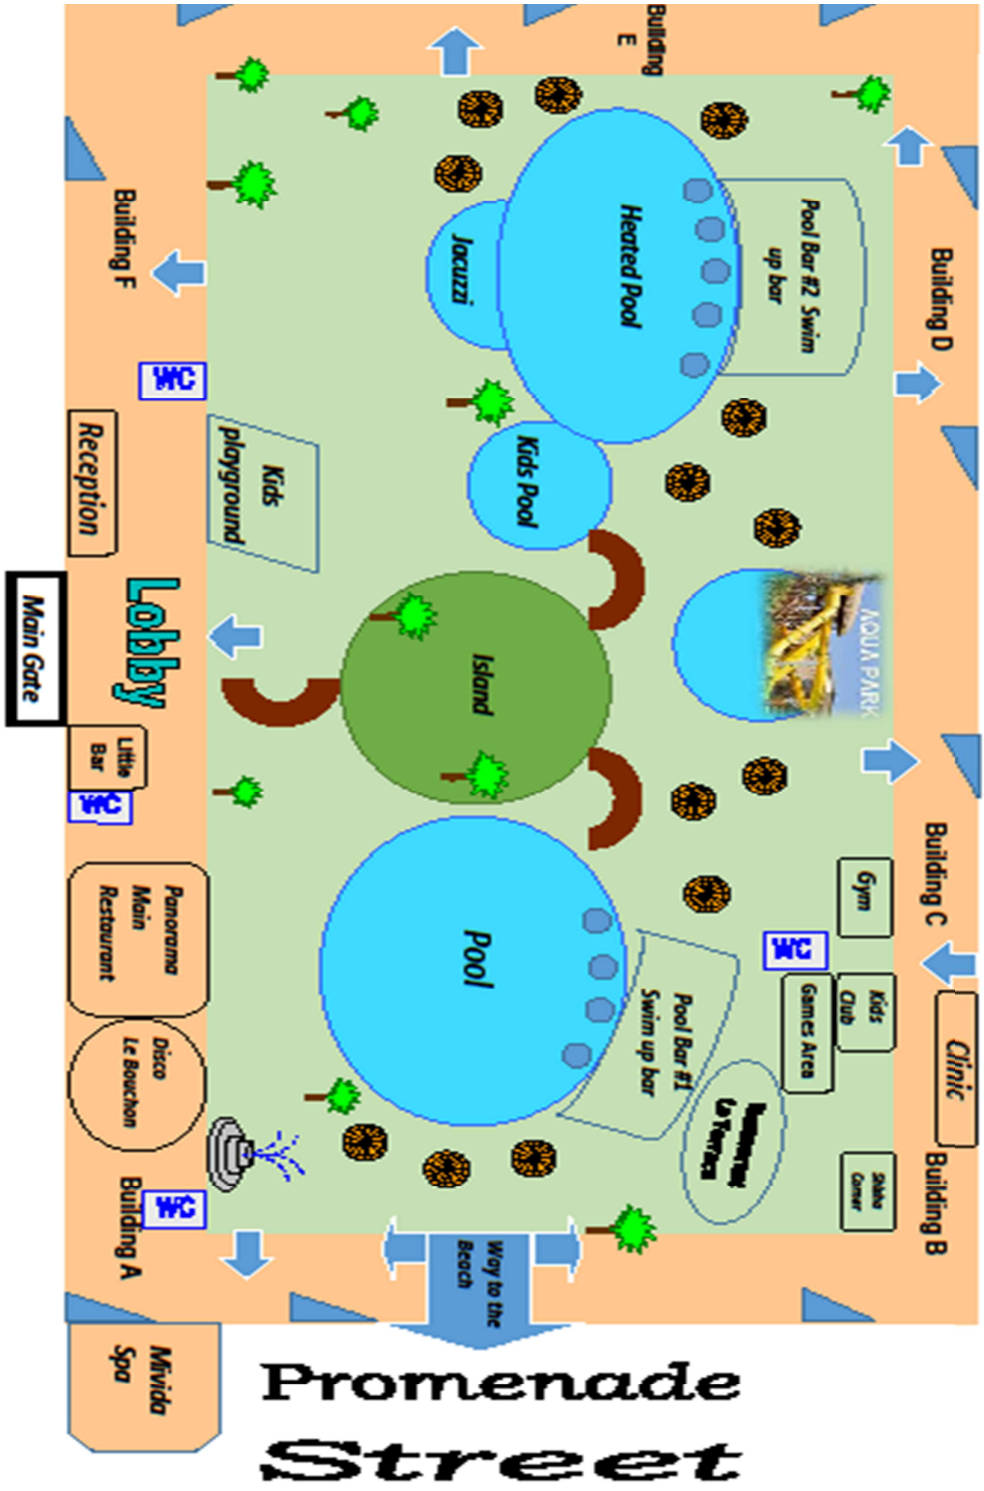

# IBEROTEL CASA DEL MAR RESORT

## Casa Del Mar

Buildings	Floor	Room Numbers	Buildings	Floor	Room Numbers
Section A	Ground floor:	2001 - 2018	Section D	Ground floor:	2039 - 2050
	1st floor:	2101 - 2118		1st floor:	2139 - 2149
	2nd floor:	2201 - 2217			
Section B	Ground floor:	2019 - 2028	Section E	Ground floor:	2051 - 2076
	1st floor:	2121 - 2128		1st floor:	2152 - 2176
				2nd floor:	2253 - 2275
Section C	Ground floor:	2029 - 2038	Section F	Ground floor:	2077 - 2084
	1st floor:	2129 - 2137		1st floor:	2178 - 2184